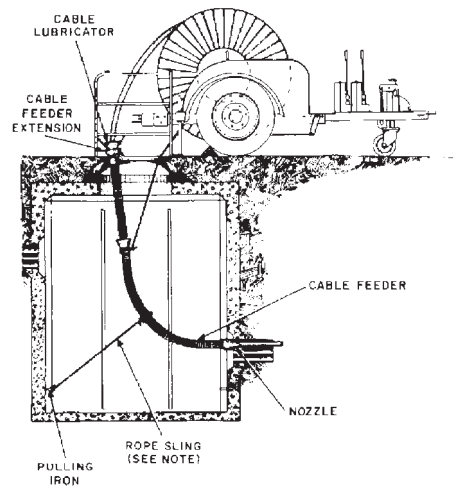

This family of flexible metal hoses and removable nozzles help to protect your cables as they are being pulled into underground conduit.

Standard Cable Feeders

These solid feeders provide increased cable protection no matter how deep the manhole is and an easy way to apply lubricant to the cable as it passes through the feeder.

- Our standard Main Sections are 4 in. (101 mm) x 90 in. (228 cm) and Extension Sections are 4 in. (101 mm) x 43-1/4 in. (109 cm). Larger diameters and special lengths are available. Please refer to the table listed below.
- The feeders are made from flexible spring steel hose
- Both the Main Section and Extension Section come with a bronze bell mouth welded to one end
- The Main Section also has a connecting sleeve welded to the other end, while the Extension Section has a reducer welded to its other end to fit into the bell mouth of either the Main Section or another Extension Section
- The ability to add Extension Sections allows a user to make any length of hose required

Note: The Cable Feeders are designed to be used with Nozzles (see Page 72) for connecting into conduit.