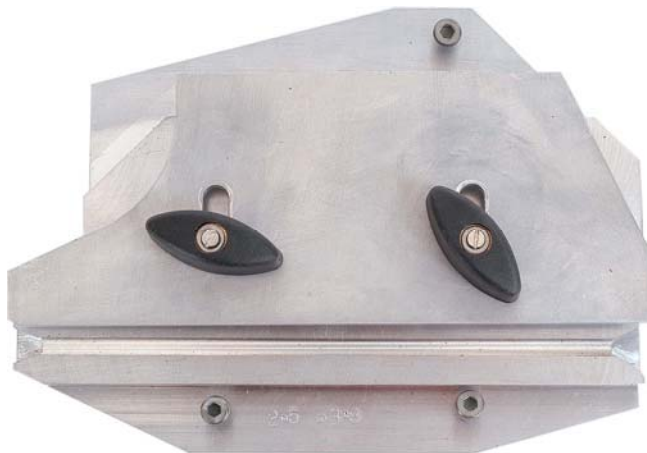

GMP Breeze Configuration for Cable Blowing

In order to customize your new "Breeze" to your application, we ask that you pick, one each from the lists below, the Tube Collet Assembly P/N, the Cable Guide Assembly P/N and the Cable Collet Assembly P/N.

When ordering, please have Tube and Cable dimensions available.

Tube Collet Assembly

Tube O.D	P/N
5 mm	89539 (1)
8 mm	89540
10 mm	89541
12 mm	89542
12.7 mm	89543
16 mm	89544

Spare Seals
89549 (5 pack)
89550 (5 pack)
89551 (5 pack)
89552 (5 pack)
89553 (5 pack)
89554 (5 pack)

(1) For blown fiber conversion, see GMP P/N 89592

Cable Guide Set

Cable Size	P/N
2.5 - 3.8 mm	89520
3.8 - 8.0 mm	89521 (2)

(2) GMP P/N 89521 Required for blown fiber conversion.

Cable Collet Assembly

Cable Size	P/N
2.5 - 3.0 mm	89530
3.0 - 3.8 mm	89531
3.8 - 5.0 mm	89532
5.0 - 6.4 mm	89533
6.4 - 8.0 mm	89534

Blown Fiber Conversion P/N 89592

Helpful Tip

To keep from losing the split cable seal, attach a small piece of thin, double backed tape to the bottom. The seal will stay together and in place when you open the airbox.