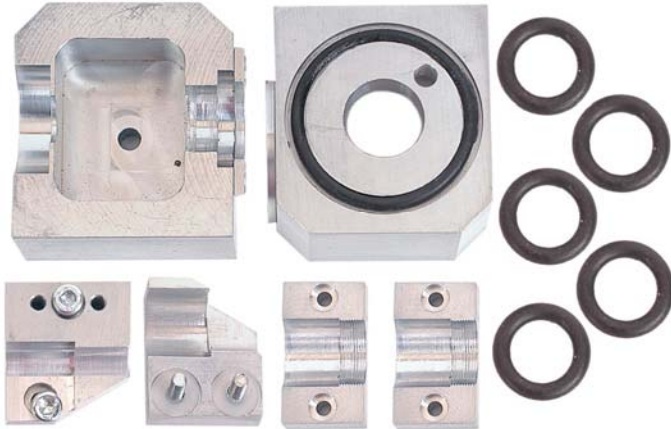

GMP Breeze Configuration for Cable Blowing

In order to customize your new "Breeze" to your application, we ask that you pick, one each from the lists below, the Tube Collet Assembly P/N, the Cable Guide Assembly P/N and the Cable Collet Assembly P/N.

When ordering, please have Tube and Cable dimensions available.

Tube Collet Assembly

Tube O.D	P/N
5 mm	89539 (1)
8 mm	89540
10 mm	89541
12 mm	89542
12.7 mm	89543
16 mm	89544

Spare Seals
89549 (5 pack)
89550 (5 pack)
89551 (5 pack)
89552 (5 pack)
89553 (5 pack)
89554 (5 pack)

(1) For blown fiber conversion, see GMP P/N 89592

Cable Guide Set

Cable Size	P/N
2.5 - 3.8 mm	89520
3.8 - 8.0 mm	89521 (2)

(2) GMP P/N 89521 Required for blown fiber conversion.

Cable Collet Assembly

Cable Size	P/N
2.5 - 3.0 mm	89530
3.0 - 3.8 mm	89531
3.8 - 5.0 mm	89532
5.0 - 6.4 mm	89533
6.4 - 8.0 mm	89534

Blown Fiber Conversion P/N 89592

Helpful Tip

To keep from losing the split cable seal, attach a small piece of thin, double backed tape to the bottom. The seal will stay together and in place when you open the airbox.