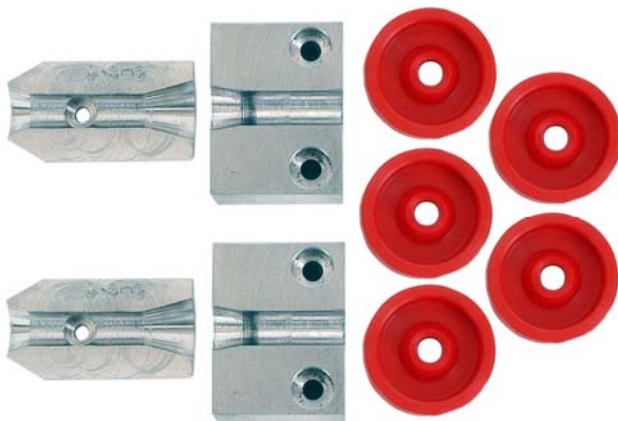

GMP Breeze Configuration for Cable Blowing

In order to customize your new "Breeze" to your application, we ask that you pick, one each from the lists below, the Tube Collet Assembly P/N, the Cable Guide Assembly P/N and the Cable Collet Assembly P/N.

When ordering, please have Tube and Cable dimensions available.

Tube Collet Assembly

Tube O.D	P/N
5 mm	89539 (1)
8 mm	89540
10 mm	89541
12 mm	89542
12.7 mm	89543
16 mm	89544

Spare Seals
89549 (5 pack)
89550 (5 pack)
89551 (5 pack)
89552 (5 pack)
89553 (5 pack)
89554 (5 pack)

(1) For blown fiber conversion, see GMP P/N 89592

Cable Guide Set

Cable Size	P/N
2.5 - 3.8 mm	89520
3.8 - 8.0 mm	89521 (2)

(2) GMP P/N 89521 Required for blown fiber conversion.

Cable Collet Assembly

Cable Size	P/N
2.5 - 3.0 mm	89530
3.0 - 3.8 mm	89531
3.8 - 5.0 mm	89532
5.0 - 6.4 mm	89533
6.4 - 8.0 mm	89534

Blown Fiber Conversion P/N 89592

Helpful Tip

To keep from losing the split cable seal, attach a small piece of thin, double backed tape to the bottom. The seal will stay together and in place when you open the airbox.