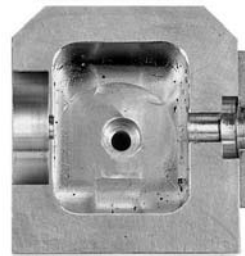

(1) For blown fiber conversion, see GMP P/N 89592

Cable Guide Set

Cable Size	P/N
2.5 - 3.8 mm	89520
3.8 - 8.0 mm	89521 (2)

(2) GMP P/N 89521 Required for blown fiber conversion.

Cable Collet Assembly

Cable Size	P/N
2.5 - 3.0 mm	89530
3.0 - 3.8 mm	89531
3.8 - 5.0 mm	89532
5.0 - 6.4 mm	89533
6.4 - 8.0 mm	89534

Spare Seals
89510 (5 pack)
89511 (5 pack)
89512 (5 pack)
89513 (5 pack)
89514 (5 pack)

GMP Breeze Configuration for Cable Blowing

In order to customize your new "Breeze" for Blown fiber, the kit below is required. The cable guide, P/N 89521, is required, but is sold separately.

Blown Fiber Conversion P/N 89592

Helpful Tip

To keep from losing the split cable seal, attach a small piece of thin, double backed tape to the bottom. The seal will stay together and in place when you open the airbox.

GMP Breeze Configuration for Cable Blowing

Breeze Bottled Nitrogen Kit for Blown Fiber

- Used with bottled nitrogen in place of a compressor for 5mm or smaller Microduct
- Quickly connects to the Breeze hose via a twist lock connector.
- Hose is 12 1/2 feet long for easy setups.
- The regulator has easy to read 2" gauges.
- The flexible hose is abrasion, weather and ozone resistant.
- Inlet connection is CGA 580.