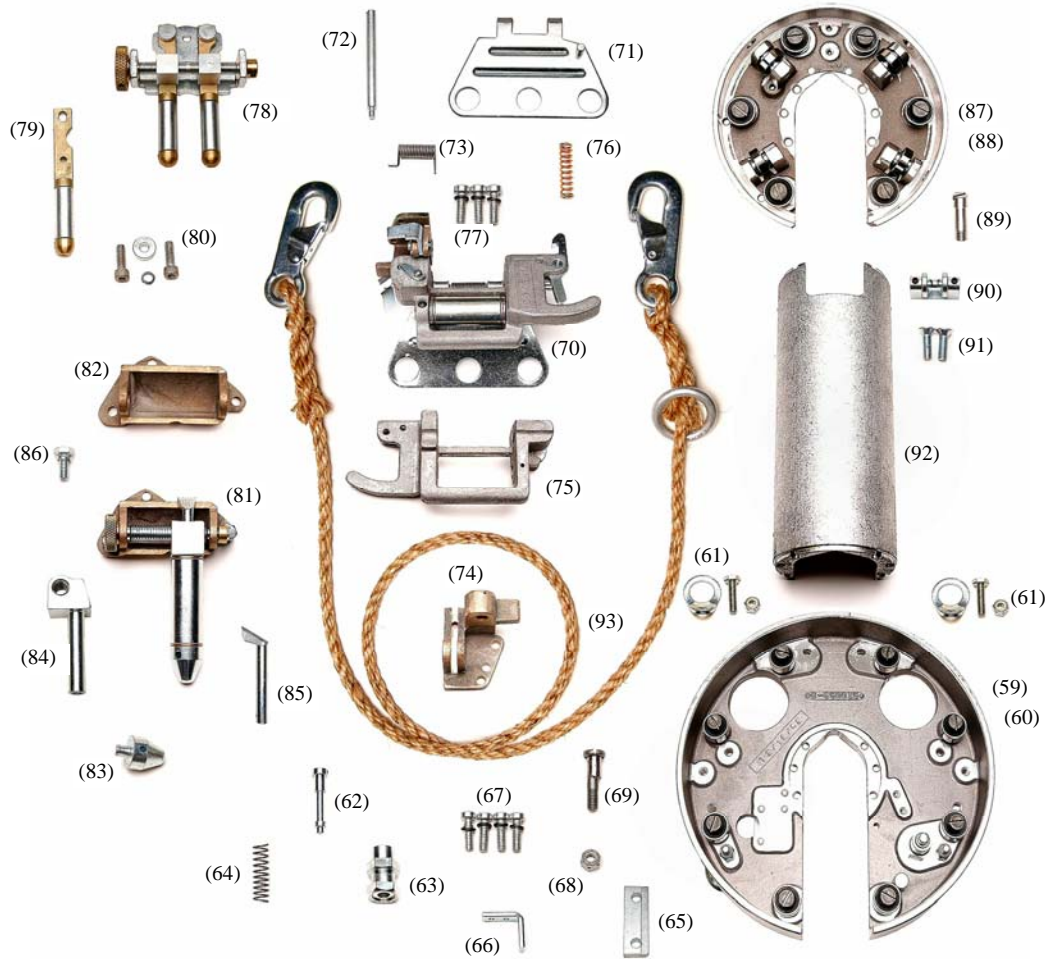

C2 Cable Lasher Parts Identification Guide

Contact: GMP 3111 Old Lincoln Hwy Trevose, PA 19053-4996 USA

Tel: (215) 357-5500 Fax: (215) 357-6216

E-Mail: info@GMPtools.com www.GMPtools.com

FRONT AND REAR PLATES, SPACER AND LIFTER ASSY

#	P/N	Description	Price	#	P/N	Description	Price
59	27688	Front Plate Assy	240.00	77	15019	Front Cable Lifter Screws	1.10
60	27675	Front Plate	109.82	78	27698	Vertical Cable Roller Assy	160.00
61	15016	Ring Towing Assy	3.30	79	07509	Leg Assy	27.70
62	15452	Plunger Assy	12.00	80	28031	Vertical Assy Screws	5.56
63	15038	Plunger Housing Set	10.00	81	03408	Rear Cable Lifter Assy	166.67
64	03089	Plunger Housing Spring	.87	82	27818	Brass Hinge Casting	32.00
65	02020	Front Lifter Locking Plate	25.89	83	02047	Nose	24.34
66	25144	Front Lifter Guide	3.20	84	02051	Shaft	54.08
67	15017	Hardware for C2(65) & C2(66)	.60	85	02052	Club	21.33
68	03273	Elastic Stop Nut	.67	86	15021	Screw & Washer for C2(81)	.70
69	07581	Eccentric Screw	3.90	87	27689	Rear Plate Assy	206.00
70	27691	Front Cable Lifter Assy	233.33	88	27685	Rear Plate	113.07
71	07204	Pulling Plate & Pin	13.33	89	25158	Plain Stud for Ball Bearing	4.00
72	02032	Shaft Pin	4.00	90	15024	Strand Roller Assy	36.68
73	27843	Spring	5.36	91	15025	Strand Roller Screws	.90
74	02070	Bracket	33.92	92	27676	Spacer Casting	40.00
75	27690	Mounting Casting	75.80	93	03165	Pulling Rope	42.67
76	02068	Front Cable Lifter Spring	2.00