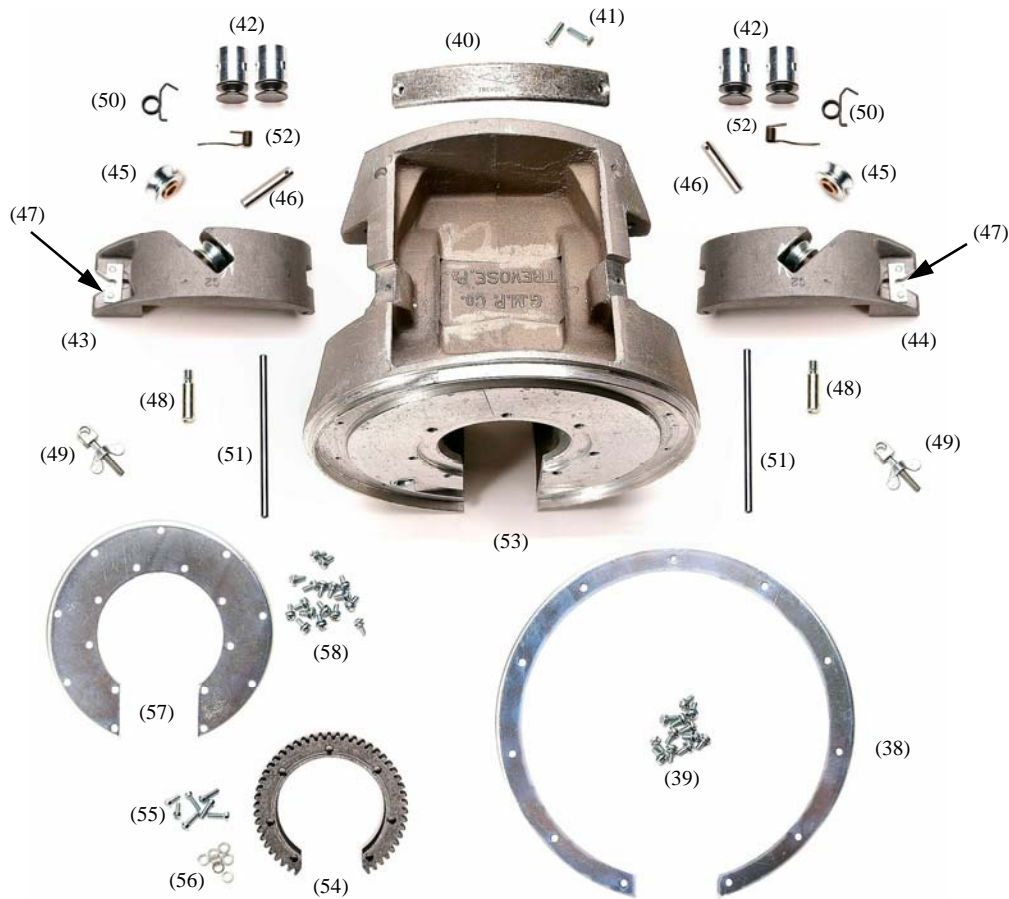

C2 Cable Lasher Parts Identification Guide

Contact: GMP 3111 Old Lincoln Hwy Trevoze, PA 19053-4996 USA

Tel: (215) 357-5500 Fax: (215) 357-6216

E-Mail: info@GMPtools.com www.GMPtools.com

ROTATING DRUM

#	P/N	Description	Price
38	27672	Front Bearing Ring	23.99
39	15031	Screws & Washers for Front Ring	1.10
40	04736	Handle	10.81
41	15036	Handle Screws	1.10
42	26055	Snubbing Pulley	18.67
43	03403	Left Wire Coil Door Assy (Casting # B650039)	74.67
44	03404	Right Wire Coil Door Assy (Casting # B650038)	80.00
45	15067	Pulley for Wire Coil Door	9.33
46	03064	Shaft for Pulley	5.46
47	03068	Plate for Wire Coil Door	3.18
48	04734	Hinge Pin for Thumb Screw Catch	4.00
49	07547	Wire Coil Door Thumb Screw Catch	16.80
50	04735	Thumb Screw Spring	1.67
51	04803	Wire Coil Door Hinge Pin	4.00
52	04737	Coil Door Release Spring	2.27
53	27671	Rotating Drum	566.50
54	27674	Ring Gear	91.16
55	07571	Ring Gear Screws	1.60
56	15014	Ring Gear Lock Washers	1.10
57	27673	Rear Bearing Ring	21.20
58	15015	Screws & Washers for Rear Ring	1.10