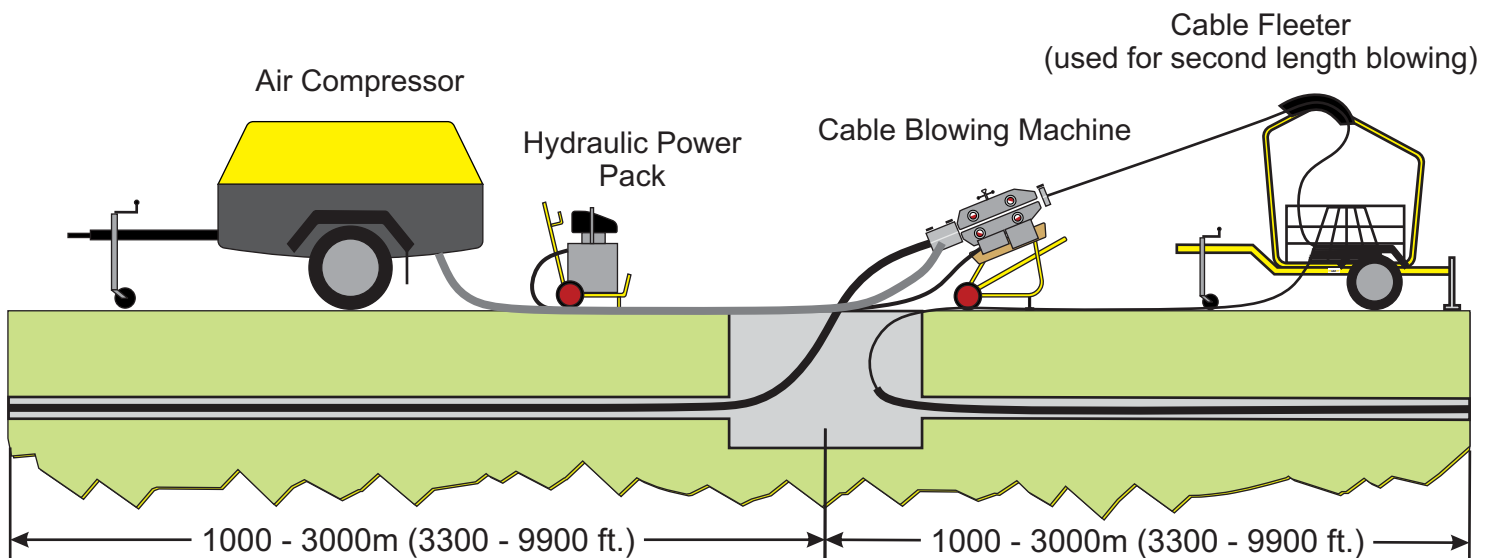

GMP TORNADO CABLE BLOWING MACHINE

CABLE BLOWING SCENARIOS

Single Length Cable Blowing

Mid-Point Cable Blowing with Fleeter

GENERAL MACHINE PRODUCTS CO., INC.
3111 Old Lincoln Highway
Trevose, PA 19053
Tel: 215-357-5500
Fax: 215-357-6216
Email: info@gmptools.com
Web: www.gmptools.com