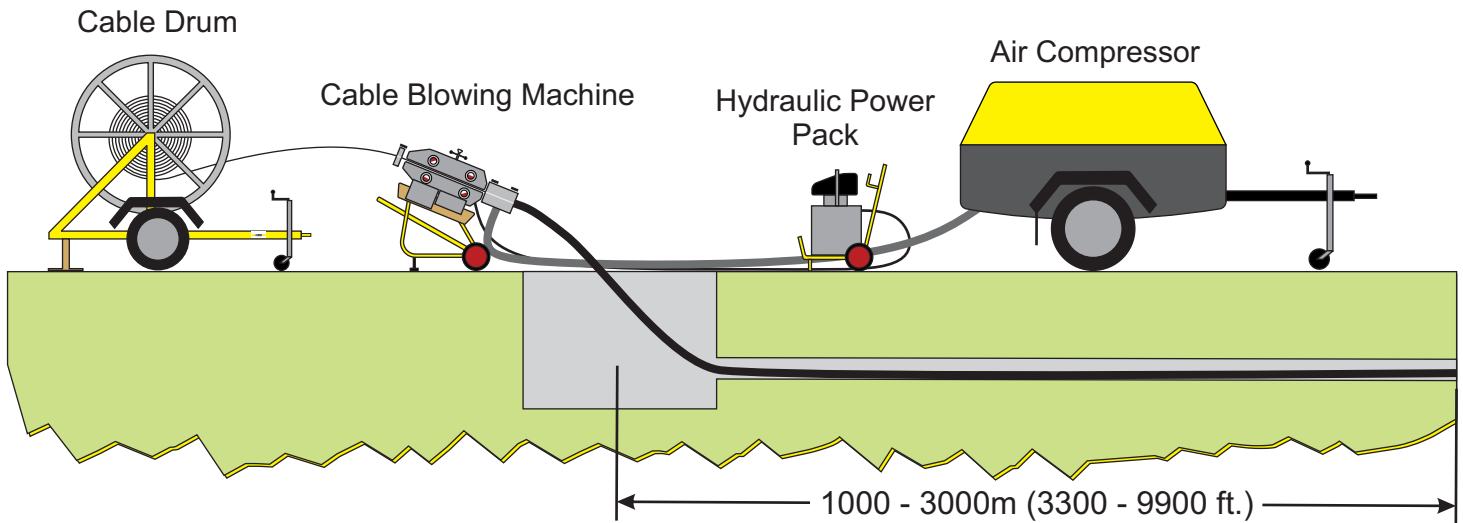

GMP TORNADO CABLE BLOWING MACHINE

CABLE BLOWING SCENARIOS

Single Length Cable Blowing

Mid-Point Cable Blowing with Fleeter

GENERAL MACHINE PRODUCTS CO., INC.
3111 Old Lincoln Highway
Trevose, PA 19053
Tel: 215-357-5500
Fax: 215-357-6216
Email: info@gmptools.com
Web: www.gmptools.com