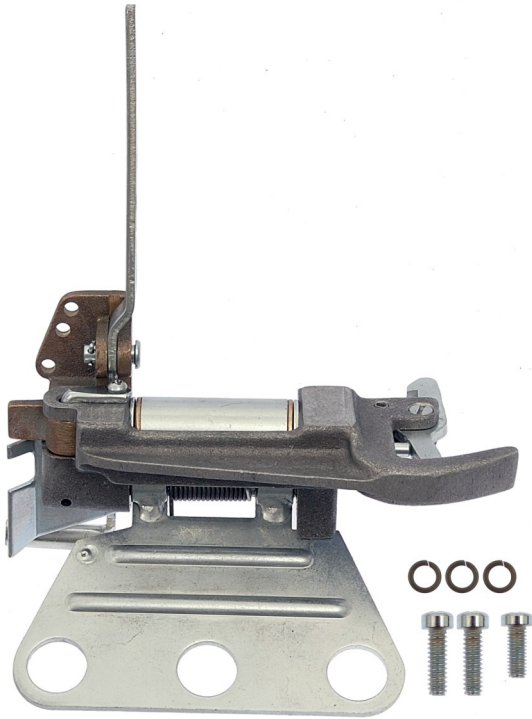

C LASHER FRONT LIFTER

FRONT LIFTER ASSY COMPLETE. - C
p/n 33429