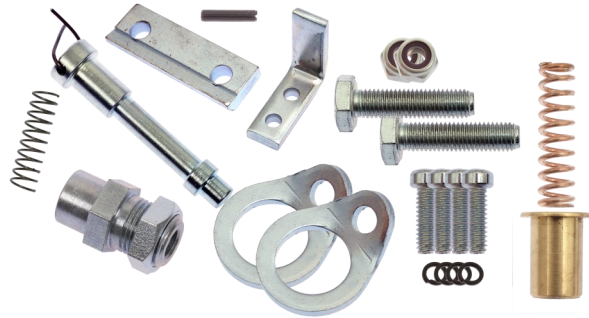

FRONT PLATE ACCESSORY KIT - C2/C
p/n 33394