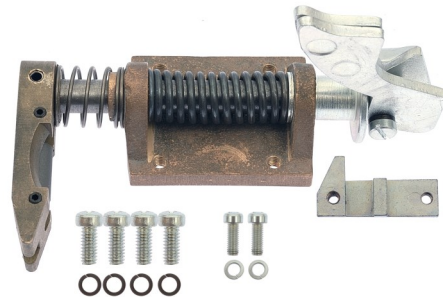

IDLER GEAR AND SHAFT  
KIT - J2/C2/C - p/n 33274

GEAR HOUSING BEARING  
KIT - J2/C2/C - p/n 33358

GEAR HOUSING COVER  
C - p/n 33428

BEARING RETAINING KIT - C  
p/n 33441

STRAND WHEEL KIT  
- J2/C2/C  
p/n 33359

BACK ROLL BRAKE KIT - C  
p/n 33427

STRAND LOCK KIT - C  
p/n 33433