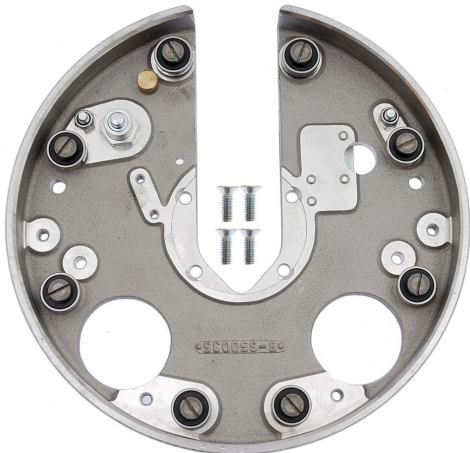

C LASHER SPACER AND PLATES

FRONT PLATE ASSY. - C
p/n 03405