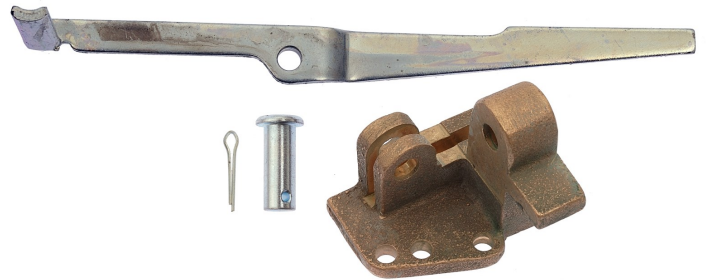

# C LASHER FRONT LIFTER

FRONT LIFTER ASSY COMPLETE. - C  
p/n 33429

TOW PLATE KIT - C  
p/n 33434

MOUNTING KIT - C  
p/n 33430

HINGE BRACKET KIT - C  
p/n 33431