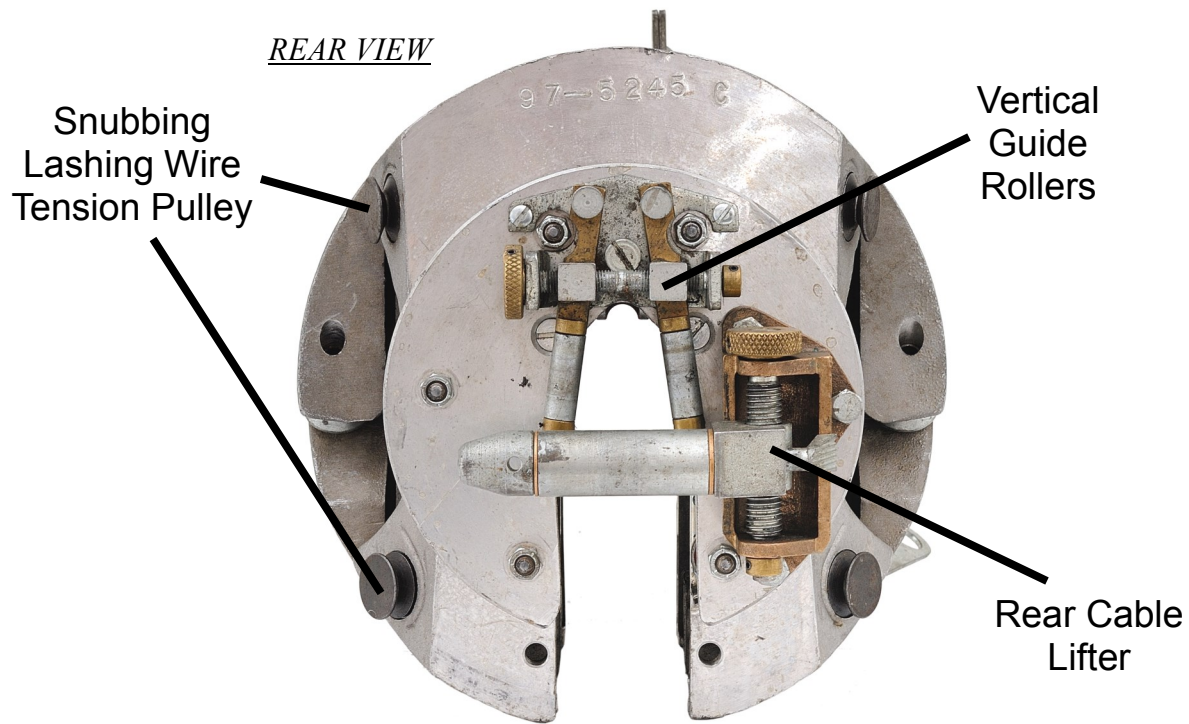

C Cable Lasher Parts Identification Guide

Contact: GMP 3111 Old Lincoln Hwy Trevose, PA 19053 USA
Tel: (215) 357-5500 Fax: (215) 357-6216
www.GMPtools.com

Note: Some Images may appear larger than they are for clarity purposes.

C parts and price list_CWT_update 051515.pub
AK 7/8/2015