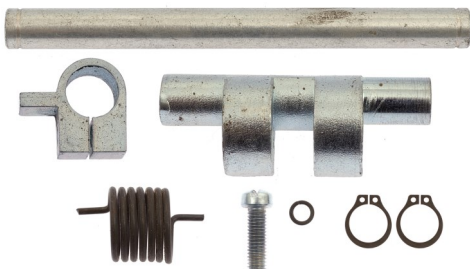

IDLER GEAR AND SHAFT  
KIT - J2/C2/C - p/n 33274

GEAR HOUSING BEARING  
KIT - J2/C2/C - p/n 33358

GEAR HOUSING COVER  
C - p/n 33428

BEARING RETAINING KIT - C  
p/n 33441

STRAND WHEEL KIT  
- J2/C2/C  
p/n 33359

BACK ROLL BRAKE KIT - C  
p/n 33427

STRAND LOCK KIT - C  
p/n 33433