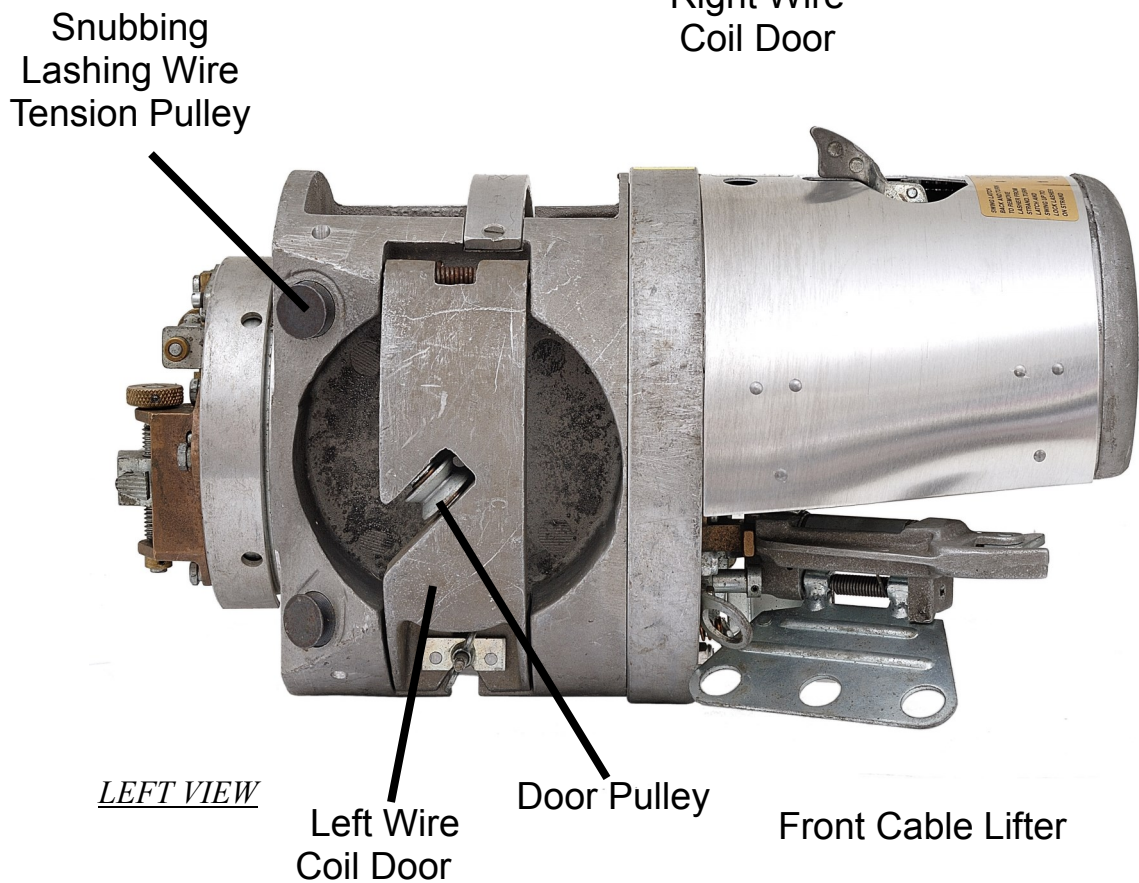

C Cable Lasher Parts Identification Guide

Contact: GMP 3111 Old Lincoln Hwy Trevose, PA 19053 USA
Tel: (215) 357-5500 Fax: (215) 357-6216
www.GMPtools.com

Note: Some Images may appear larger than they are for clarity purposes.

C parts and price list_CWT_update 051515.pub
AK 7/8/2015