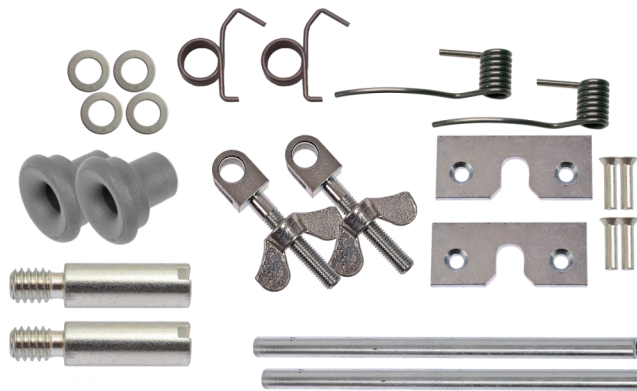

R.H. DOOR ASSY - C2/C  
p/n 03404

NOTE: CASTING # ON DOOR IS B650038

HANDLE KIT - C2/C  
p/n 33416

SMALL RING KIT - C  
p/n 33438

LARGE RING KIT - C  
p/n 33439

RING GEAR KIT - C  
p/n 33440

DOOR ACCESSORY KIT - C2/C  
p/n 33407