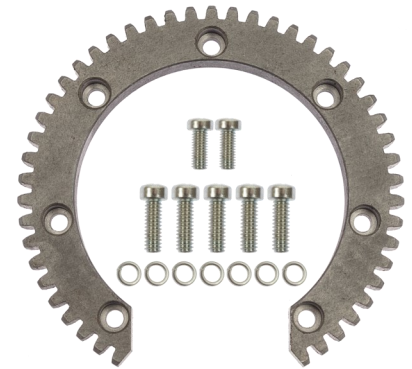

R.H. DOOR ASSY - C2/C  
p/n 03404

NOTE: CASTING # ON DOOR IS B650038

HANDLE KIT - C2/C  
p/n 33416

SMALL RING KIT - C  
p/n 33438

LARGE RING KIT - C  
p/n 33439

RING GEAR KIT - C  
p/n 33440

DOOR ACCESSORY KIT - C2/C  
p/n 33407