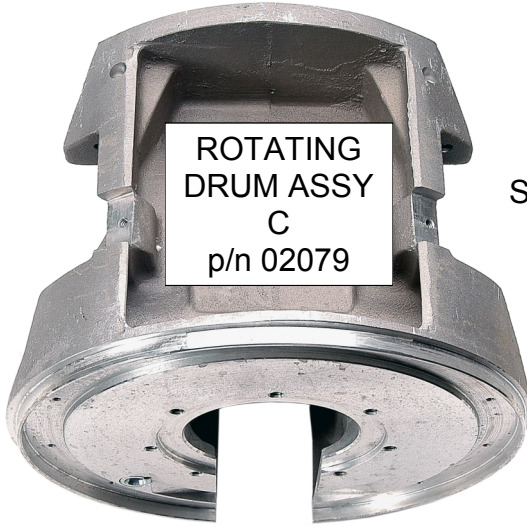

C LASHER ROTATING DRUM

ROTATING
DRUM ASSY
C
p/n 02079