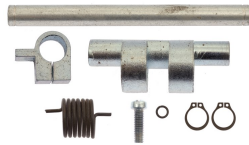

ITEM# 33427
BACK ROLL BRAKE KIT

USED IN: C DRIVE HOUSING
THIS KIT CONSISTS OF:
1 p/n 02016 SPRING 1/2" ID
1 p/n 02023 COLLAR C LASHER
1 p/n 02073 SHAFT C LASHER
1 p/n 02674 CAM BRAKE C LASHER
1 p/n 03265 WA 10 LOK ST HI MD
2 p/n 03274 RING RETAINING 5100-31
1 p/n 31312 SMCH 10-24X .62 FI