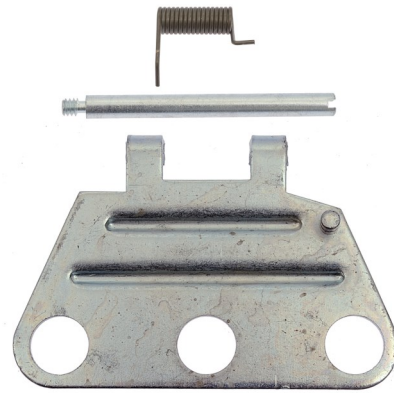

# C LASHER FRONT LIFTER

FRONT LIFTER ASSY COMPLETE. - C  
p/n 33429

TOW PLATE KIT - C  
p/n 33434

MOUNTING KIT - C  
p/n 33430

HINGE BRACKET KIT - C  
p/n 33431