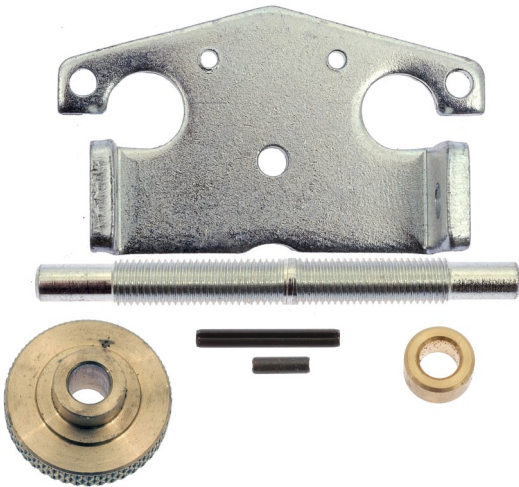

# C LASHER VERTICAL GUIDE ROLLERS

OOO

VERTICAL ROLLER KIT COMPLETE - C  
p/n 33435

ROLLER ASSY. - C2/C  
p/n 33405

MOUNTING KIT - C  
p/n 33436