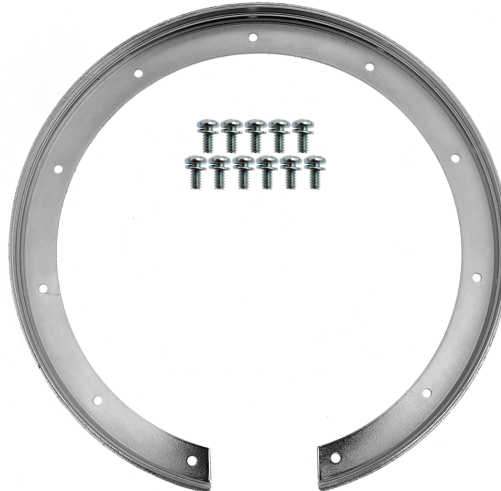

R.H. DOOR ASSY - C2/C  
p/n 03404

NOTE: CASTING # ON DOOR IS B650038

HANDLE KIT - C2/C  
p/n 33416

SMALL RING KIT - C  
p/n 33438

LARGE RING KIT - C  
p/n 33439

RING GEAR KIT - C  
p/n 33440

DOOR ACCESSORY KIT - C2/C  
p/n 33407