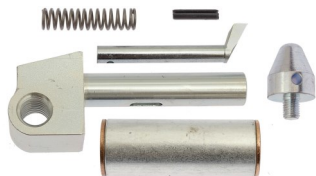

ITEM# 33403
SHAFT KIT

USED IN: C REAR LIFTER
THIS KIT CONSISTS OF:
1 p/n 02047 NOSE
1 p/n 02050 SPRING
1 p/n 02051 SHAFT
1 p/n 02052 CLUB C LASHER
1 p/n 15451 ROLLER ASSY
1 p/n 17599 PIN ROLL 125 0437