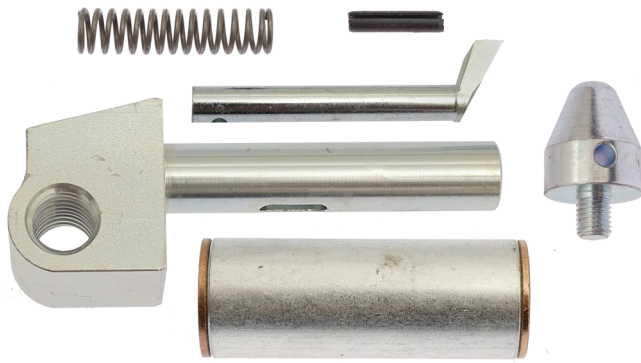

# C LASHER REAR LIFTER

REAR LIFTER KIT COMPLETE - C2/C  
p/n 33401

REAR BRACKET HINGE. - C2/C  
p/n 33402

SHAFT KIT - C2/C  
p/n 33403