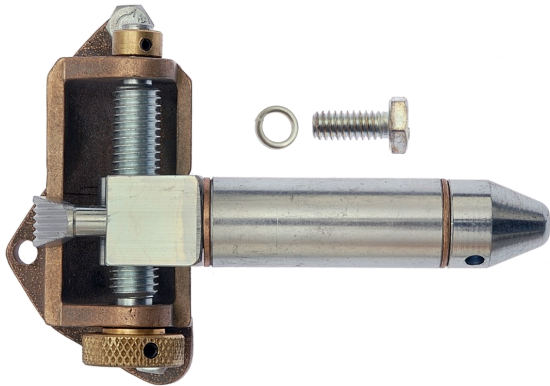

MOUNTING KIT - C
p/n 33430

C LASHER REAR LIFTER

REAR LIFTER KIT COMPLETE - C2/C
p/n 33401