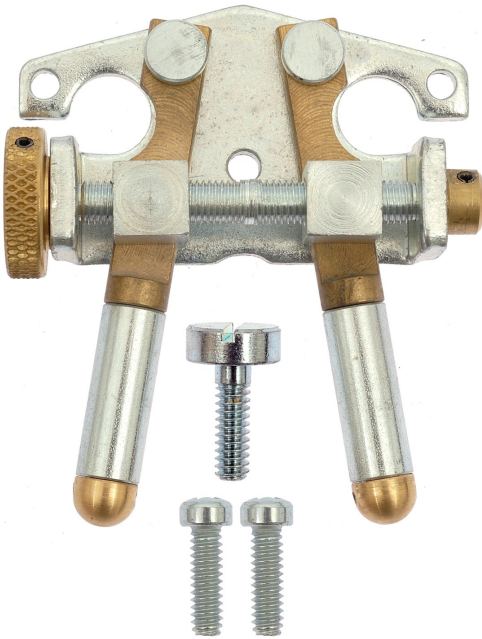

SHAFT KIT - C2/C
p/n 33403

C LASHER VERTICAL GUIDE ROLLERS

OOO

VERTICAL ROLLER KIT COMPLETE - C
p/n 33435