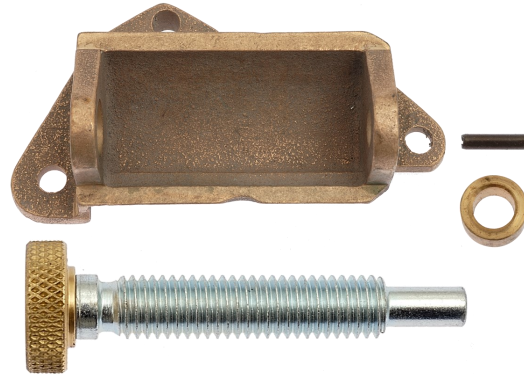

C LASHER REAR LIFTER

C Cable Lasher Parts Identification Guide

Contact: GMP 3111 Old Lincoln Hwy Trevose, PA 19053 USA
Tel: (215) 357-5500 Fax: (215) 357-6216
www.GMPtools.com

Note: Some Images may appear larger than they are for clarity purposes.

C parts and price list_CWT_update 051515.pub
AK 7/8/2015