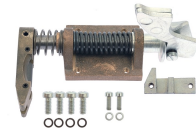

ITEM# 33433
STRAND LOCK KIT

USED IN: C DRIVE HOUSING
THIS KIT CONSISTS OF:
1 P/N 02014 GUIDE LASHER H
2 P/N 03263 WA 8 LOK ST ZN MD
4 P/N 03265 WA 10 LOK ST HI MD
1 P/N 03401 LIFTER ASSY H LASHER
2 P/N 31305 SMCH 8-32X .43 FI ST P ZN
4 P/N 31316 SMCH 10-32X .50 FI ST P ZN