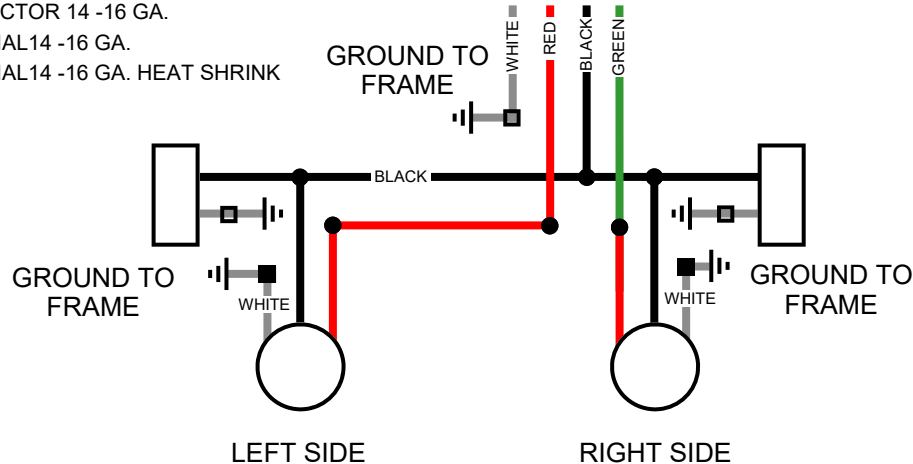

GMP POLE TRAILER LIGHT KIT – 6 WAY

WIRING DATA - 6 WAY	
CORD DESCRIPTION - 18 ga. S.O. 6 CONDUCTOR	
BLACK	GROUND
WHITE	CLEARANCE AND MARKER
RED	STOP
YELLOW	LEFT TURN
GREEN	RIGHT TURN

- BUTT CONNECTOR 14 -16 GA.
- RING TERMINAL 14 -16 GA.

GMP POLE TRAILER LIGHT KIT – 7 WAY

WIRING DATA - 7 WAY

CORD DESCRIPTION - 18 ga. S.O. 4 CONDUCTOR

WHITE GROUND

BLACK CLEARANCE AND MARKER

RED LEFT TURN / STOP

GREEN RIGHT TURN / STOP

- BUTT CONNECTOR 14 -16 GA.
- RING TERMINAL 14 -16 GA.
- RING TERMINAL 14 -16 GA. HEAT SHRINK

PLUG PIN ALLOCATIONS

PIN 1 GROUND (WHITE)

PIN 3 CLEARANCE AND MARKER (BLACK)

PIN 5 LEFT TURN / STOP (RED)

PIN 6 RIGHT TURN / STOP (GREEN)

7 WAY PLUG
REAR VIEW

General Machine Products Co (KT), LLC • 3111 Old Lincoln Hwy • Trevose, PA 19053 • USA
TEL: +1-215-357-5500 • FAX: +1-215-357-6216 • www.gmptools.com

GMP POLE TRAILER LIGHT KIT- 4 WAY W/ 6 WAY PLUG

DATA - 4 WAY W/6 WAY PLUG	
CORD DESCRIPTION - 18 ga. S.O. 4 CONDUCTOR	
WHITE	GROUND
BLACK	CLEARANCE AND MARKER
YELLOW	N/A
RED	LEFT TURN / STOP
GREEN	RIGHT TURN / STOP