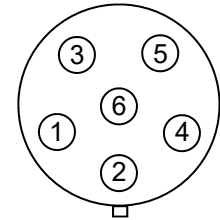

GMP POLE TRAILER LIGHT KIT- 4 WAY

WIRING DATA - 4 WAY	
CORD DESCRIPTION - 18 ga. S.O. 4 CONDUCTOR	
WHITE	GROUND
BLACK	CLEARANCE AND MARKER
RED	LEFT TURN / STOP
GREEN	RIGHT TURN / STOP

PLUG PIN ALLOCATIONS	
PIN 1	GROUND (WHITE)
PIN 2	CLEARANCE AND MARKER (BLACK)
PIN 3	LEFT TURN / STOP (RED)
PIN 4	RIGHT TURN / STOP (GREEN)

GMP POLE TRAILER LIGHT KIT – 6 WAY

WIRING DATA - 6 WAY	
CORD DESCRIPTION - 18 ga. S.O. 6 CONDUCTOR	
BLACK	GROUND
WHITE	CLEARANCE AND MARKER
RED	STOP
YELLOW	LEFT TURN
GREEN	RIGHT TURN

- BUTT CONNECTOR 14 -16 GA.
- RING TERMINAL 14 -16 GA.

PLUG PIN ALLOCATIONS	
PIN 1	GROUND (BLACK)
PIN 2	CLEARANCE AND MARKER (WHITE)
PIN 3	LEFT TURN (YELLOW)
PIN 4	STOP (RED)
PIN 5	RIGHT TURN (GREEN)
PIN 6	NOT USED

6 WAY PLUG REAR VIEW

General Machine Products Co (KT), LLC • 3111 Old Lincoln Hwy • Trevose, PA 19053 • USA
 TEL: +1-215-357-5500 • FAX: +1-215-357-6216 • www.gmptools.com

GMP POLE TRAILER LIGHT KIT – 7 WAY

WIRING DATA - 7 WAY

CORD DESCRIPTION - 18 ga. S.O. 4 CONDUCTOR

WHITE GROUND

BLACK CLEARANCE AND MARKER

RED LEFT TURN / STOP

GREEN RIGHT TURN / STOP

- BUTT CONNECTOR 14 -16 GA.
- RING TERMINAL 14 -16 GA.
- RING TERMINAL 14 -16 GA. HEAT SHRINK