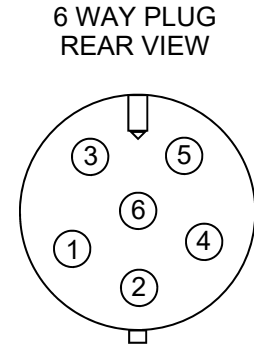

GMP POLE TRAILER LIGHT KIT – 7 WAY

WIRING DATA - 7 WAY

CORD DESCRIPTION - 18 ga. S.O. 4 CONDUCTOR

WHITE GROUND

BLACK CLEARANCE AND MARKER

RED LEFT TURN / STOP

GREEN RIGHT TURN / STOP

- BUTT CONNECTOR 14 -16 GA.
- RING TERMINAL 14 -16 GA.
- RING TERMINAL 14 -16 GA. HEAT SHRINK

PLUG PIN ALLOCATIONS

PIN 1 GROUND (WHITE)

PIN 3 CLEARANCE AND MARKER (BLACK)

PIN 5 LEFT TURN / STOP (RED)

PIN 6 RIGHT TURN / STOP (GREEN)

7 WAY PLUG
REAR VIEW

General Machine Products Co (KT), LLC • 3111 Old Lincoln Hwy • Trevose, PA 19053 • USA
TEL: +1-215-357-5500 • FAX: +1-215-357-6216 • www.gmptools.com

GMP POLE TRAILER LIGHT KIT- 4 WAY W/ 6 WAY PLUG

DATA - 4 WAY W/6 WAY PLUG	
CORD DESCRIPTION - 18 ga. S.O. 4 CONDUCTOR	
WHITE	GROUND
BLACK	CLEARANCE AND MARKER
YELLOW	N/A
RED	LEFT TURN / STOP
GREEN	RIGHT TURN / STOP

PLUG PIN ALLOCATIONS	
PIN 1	GROUND (WHITE)
PIN 2	CLEARANCE AND MARKER (BLACK)
PIN 3	LEFT TURN / STOP (RED)
PIN 4	NOT USED
PIN 5	RIGHT TURN / STOP (GREEN)
PIN 6	NOT USED

- BUTT CONNECTOR 14 -16 GA.
- RING TERMINAL 14 -16 GA.