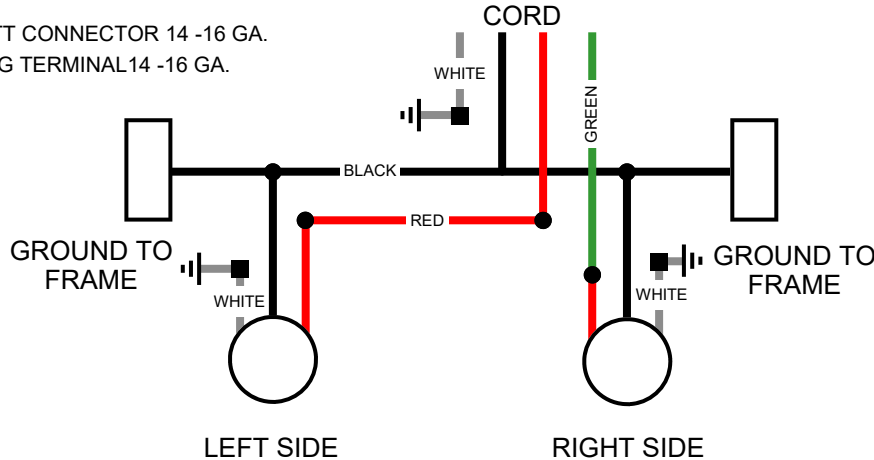

GMP POLE TRAILER LIGHT KIT- 4 WAY

WIRING DATA - 4 WAY	
CORD DESCRIPTION - 18 ga. S.O. 4 CONDUCTOR	
WHITE	GROUND
BLACK	CLEARANCE AND MARKER
RED	LEFT TURN / STOP
GREEN	RIGHT TURN / STOP

PLUG PIN ALLOCATIONS	
PIN 1	GROUND (WHITE)
PIN 2	CLEARANCE AND MARKER (BLACK)
PIN 3	LEFT TURN / STOP (RED)
PIN 4	RIGHT TURN / STOP (GREEN)

- BUTT CONNECTOR 14 -16 GA.
- RING TERMINAL 14 -16 GA.

General Machine Products Co (KT), LLC • 3111 Old Lincoln Hwy • Trevose, PA 19053 • USA
TEL: +1-215-357-5500 • FAX: +1-215-357-6216 • www.gmptools.com