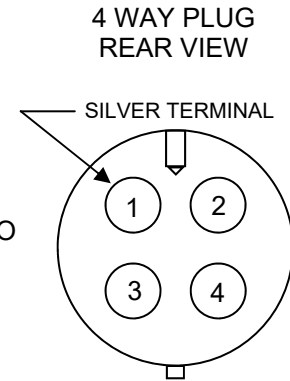

GMP POLE TRAILER LIGHT KIT- 4 WAY

WIRING DATA - 4 WAY	
CORD DESCRIPTION - 18 ga. S.O. 4 CONDUCTOR	
WHITE	GROUND
BLACK	CLEARANCE AND MARKER
RED	LEFT TURN / STOP
GREEN	RIGHT TURN / STOP

PLUG PIN ALLOCATIONS	
PIN 1	GROUND (WHITE)
PIN 2	CLEARANCE AND MARKER (BLACK)
PIN 3	LEFT TURN / STOP (RED)
PIN 4	RIGHT TURN / STOP (GREEN)

- BUTT CONNECTOR 14 -16 GA.
- RING TERMINAL 14 -16 GA.

General Machine Products Co (KT), LLC • 3111 Old Lincoln Hwy • Trevose, PA 19053 • USA
TEL: +1-215-357-5500 • FAX: +1-215-357-6216 • www.gmptools.com