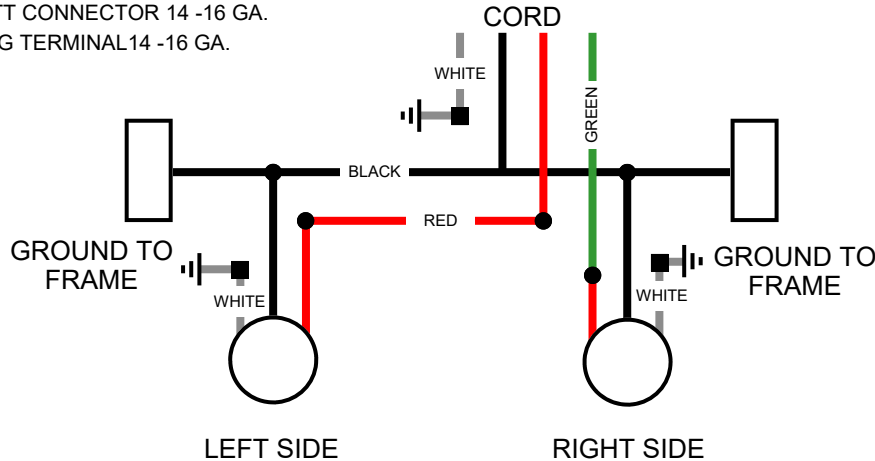

GMP POLE TRAILER LIGHT KIT – 7 WAY

WIRING DATA - 7 WAY

CORD DESCRIPTION - 18 ga. S.O. 4 CONDUCTOR

WHITE GROUND

BLACK CLEARANCE AND MARKER

RED LEFT TURN / STOP

GREEN RIGHT TURN / STOP

- BUTT CONNECTOR 14 -16 GA.
- RING TERMINAL 14 -16 GA.
- RING TERMINAL 14 -16 GA. HEAT SHRINK

PLUG PIN ALLOCATIONS

PIN 1 GROUND (WHITE)

PIN 3 CLEARANCE AND MARKER (BLACK)

PIN 5 LEFT TURN / STOP (RED)

PIN 6 RIGHT TURN / STOP (GREEN)

7 WAY PLUG
REAR VIEW

General Machine Products Co (KT), LLC • 3111 Old Lincoln Hwy • Trevose, PA 19053 • USA
TEL: +1-215-357-5500 • FAX: +1-215-357-6216 • www.gmptools.com

GMP POLE TRAILER LIGHT KIT- 4 WAY W/ 6 WAY PLUG

DATA - 4 WAY W/6 WAY PLUG	
CORD DESCRIPTION - 18 ga. S.O. 4 CONDUCTOR	
WHITE	GROUND
BLACK	CLEARANCE AND MARKER
YELLOW	N/A
RED	LEFT TURN / STOP
GREEN	RIGHT TURN / STOP

PLUG PIN ALLOCATIONS	
PIN 1	GROUND (WHITE)
PIN 2	CLEARANCE AND MARKER (BLACK)
PIN 3	LEFT TURN / STOP (RED)
PIN 4	NOT USED
PIN 5	RIGHT TURN / STOP (GREEN)
PIN 6	NOT USED

- BUTT CONNECTOR 14 -16 GA.
- RING TERMINAL 14 -16 GA.