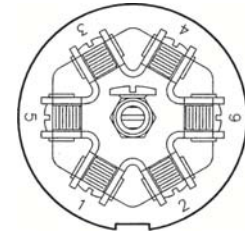

GMP POLE TRAILER LIGHT KIT – 7 WAY

WIRING DATA - 7 WAY

CORD DESCRIPTION - 18 ga. S.O. 4 CONDUCTOR

WHITE GROUND

BLACK CLEARANCE AND MARKER

RED LEFT TURN / STOP

GREEN RIGHT TURN / STOP

- BUTT CONNECTOR 14 -16 GA.
- RING TERMINAL 14 -16 GA.
- RING TERMINAL 14 -16 GA. HEAT SHRINK

PLUG PIN ALLOCATIONS

PIN 1 GROUND (WHITE)

PIN 3 CLEARANCE AND MARKER (BLACK)

PIN 5 LEFT TURN / STOP (RED)

PIN 6 RIGHT TURN / STOP (GREEN)

7 WAY PLUG
REAR VIEW

General Machine Products Co (KT), LLC • 3111 Old Lincoln Hwy • Trevose, PA 19053 • USA
TEL: +1-215-357-5500 • FAX: +1-215-357-6216 • www.gmptools.com

GMP POLE TRAILER LIGHT KIT- 4 WAY W/ 6 WAY PLUG

DATA - 4 WAY W/6 WAY PLUG	
CORD DESCRIPTION - 18 ga. S.O. 4 CONDUCTOR	
WHITE	GROUND
BLACK	CLEARANCE AND MARKER
YELLOW	N/A
RED	LEFT TURN / STOP
GREEN	RIGHT TURN / STOP

PLUG PIN ALLOCATIONS	
PIN 1	GROUND (WHITE)
PIN 2	CLEARANCE AND MARKER (BLACK)
PIN 3	LEFT TURN / STOP (RED)
PIN 4	NOT USED
PIN 5	RIGHT TURN / STOP (GREEN)
PIN 6	NOT USED

- BUTT CONNECTOR 14 -16 GA.
- RING TERMINAL 14 -16 GA.