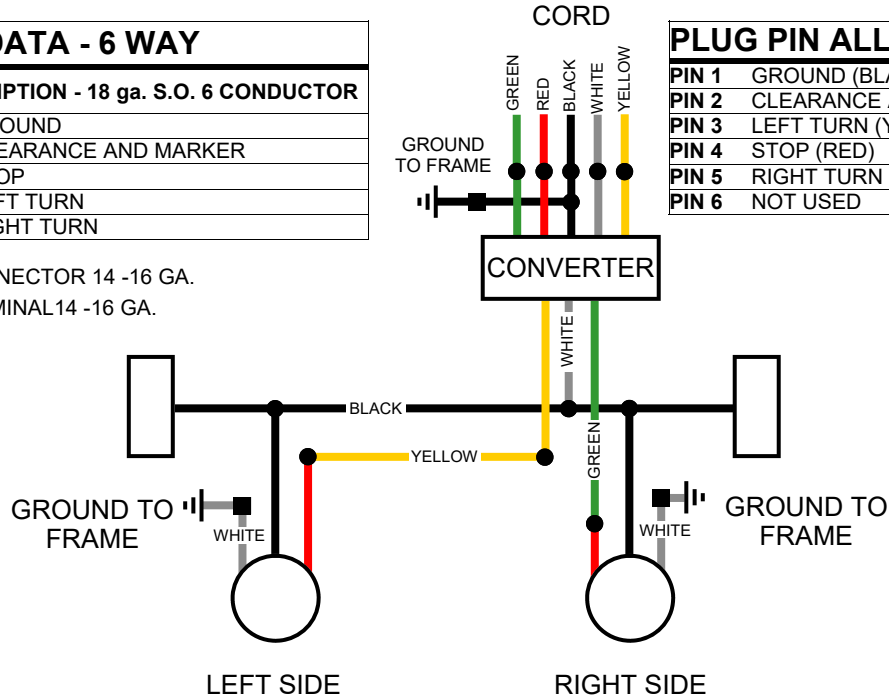

GMP POLE TRAILER LIGHT KIT- 4 WAY

WIRING DATA - 4 WAY	
CORD DESCRIPTION - 18 ga. S.O. 4 CONDUCTOR	
WHITE	GROUND
BLACK	CLEARANCE AND MARKER
RED	LEFT TURN / STOP
GREEN	RIGHT TURN / STOP

PLUG PIN ALLOCATIONS	
PIN 1	GROUND (WHITE)
PIN 2	CLEARANCE AND MARKER (BLACK)
PIN 3	LEFT TURN / STOP (RED)
PIN 4	RIGHT TURN / STOP (GREEN)

GMP POLE TRAILER LIGHT KIT – 6 WAY

WIRING DATA - 6 WAY	
CORD DESCRIPTION - 18 ga. S.O. 6 CONDUCTOR	
BLACK	GROUND
WHITE	CLEARANCE AND MARKER
RED	STOP
YELLOW	LEFT TURN
GREEN	RIGHT TURN

- BUTT CONNECTOR 14 -16 GA.
- RING TERMINAL 14 -16 GA.

GMP POLE TRAILER LIGHT KIT – 7 WAY

WIRING DATA - 7 WAY

CORD DESCRIPTION - 18 ga. S.O. 4 CONDUCTOR

WHITE GROUND

BLACK CLEARANCE AND MARKER

RED LEFT TURN / STOP

GREEN RIGHT TURN / STOP

- BUTT CONNECTOR 14 -16 GA.
- RING TERMINAL 14 -16 GA.
- RING TERMINAL 14 -16 GA. HEAT SHRINK

GMP POLE TRAILER LIGHT KIT- 4 WAY W/ 6 WAY PLUG

DATA - 4 WAY W/6 WAY PLUG	
CORD DESCRIPTION - 18 ga. S.O. 4 CONDUCTOR	
WHITE	GROUND
BLACK	CLEARANCE AND MARKER
YELLOW	N/A
RED	LEFT TURN / STOP
GREEN	RIGHT TURN / STOP