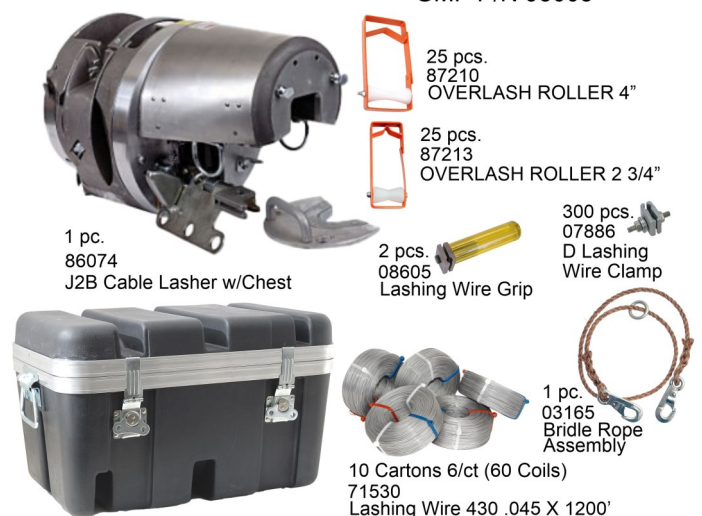

J2B Startup Bundle for Overlash GMP P/N 93005

GMP • 3111 Old Lincoln Hwy • Trevose, PA 19053 • USA
TEL: +1-215-357-5500 • FAX: +1-215-357-6216 • EMAIL: info@gmptools.com