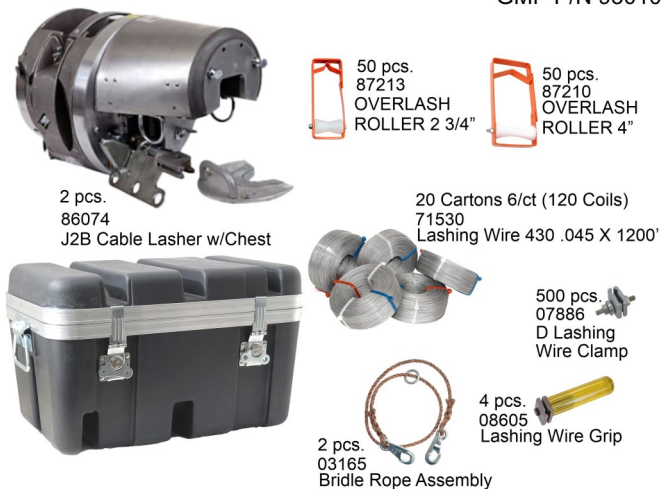

Super G Power Utility Lashing Bundle GMP P/N 93007

Super G Power Utility Lashing Startup Bundle GMP P/N 93008

2 Crew J2 Lasher New Construction Starter Bundle GMP P/N 93009

2 Crew J2B Lasher Overlash Starter Bundle GMP P/N 93010

2 Crew Apollo Lasher Overlash Starter Bundle GMP P/N 93011