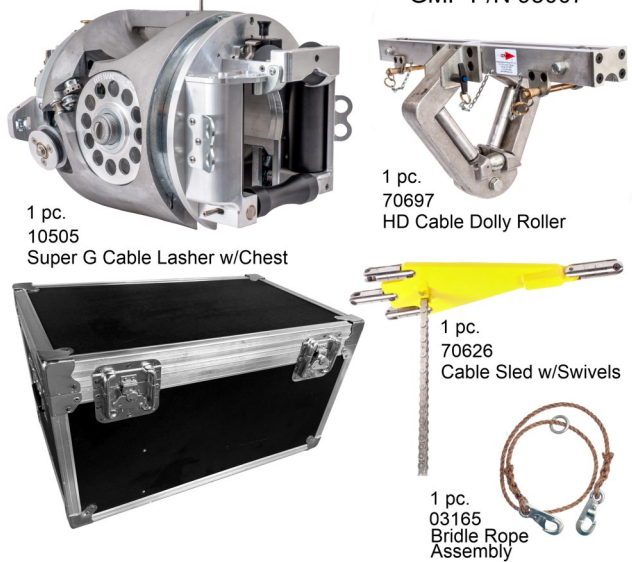

Super G Power Utility Lashing Bundle GMP P/N 93007

Super G Power Utility Lashing Startup Bundle GMP P/N 93008

2 Crew J2 Lasher New Construction Starter Bundle GMP P/N 93009

2 Crew J2B Lasher Overlash Starter Bundle GMP P/N 93010

2 Crew Apollo Lasher Overlash Starter Bundle GMP P/N 93011