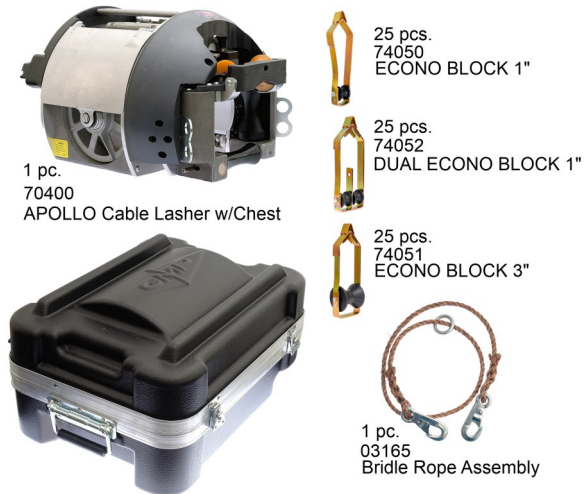

GMP LASHER BUNDLES

J2 Lasher New Construction Bundle GMP P/N 93000

J2B Overlash Bundle GMP P/N 93001

Apollo Lasher New Construction Bundle GMP P/N 93002

Apollo Lasher Overlash Bundle GMP P/N 93003

J2 Startup Bundle for New Construction GMP P/N 93004

2 Crew Apollo Lasher Overlash Starter Bundle GMP P/N 93011