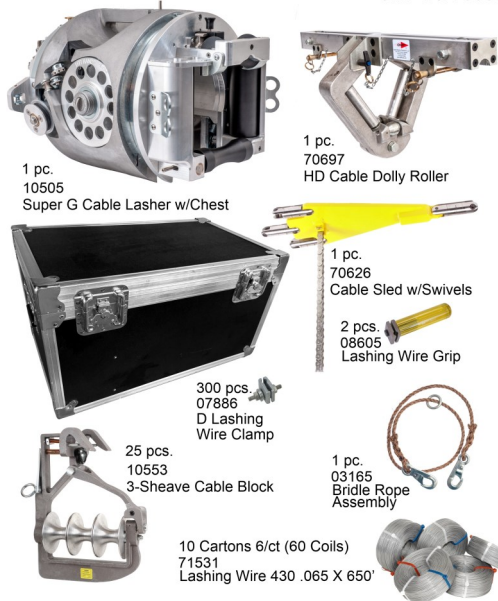

Super G Power Utility Lashing Bundle GMP P/N 93007

Super G Power Utility Lashing Startup Bundle GMP P/N 93008

2 Crew J2 Lasher New Construction Starter Bundle GMP P/N 93009

2 Crew J2B Lasher Overlash Starter Bundle GMP P/N 93010

2 Crew Apollo Lasher Overlash Starter Bundle GMP P/N 93011