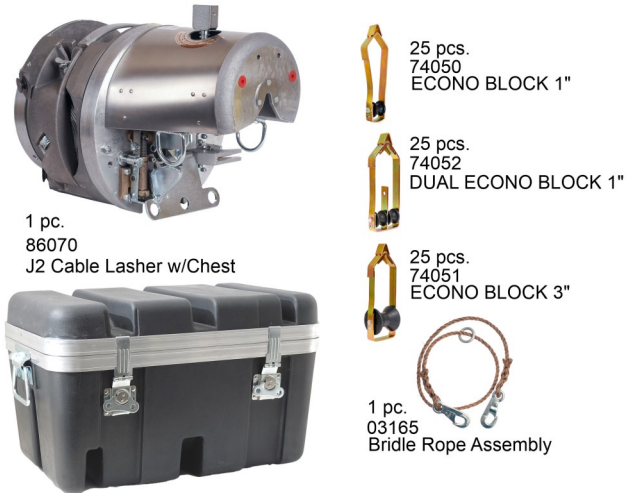

GMP LASHER BUNDLES

J2 Lasher New Construction Bundle GMP P/N 93000

J2B Overlash Bundle GMP P/N 93001

Apollo Lasher New Construction Bundle GMP P/N 93002

Apollo Lasher Overlash Bundle GMP P/N 93003

J2 Startup Bundle for New Construction GMP P/N 93004

2 Crew Apollo Lasher Overlash Starter Bundle GMP P/N 93011