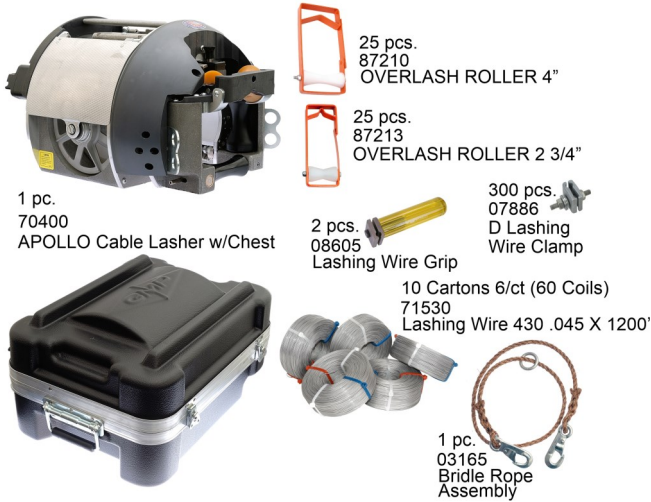

GMP LASHER BUNDLES

Apollo Lasher Large Capacity Bundle GMP P/N 93006