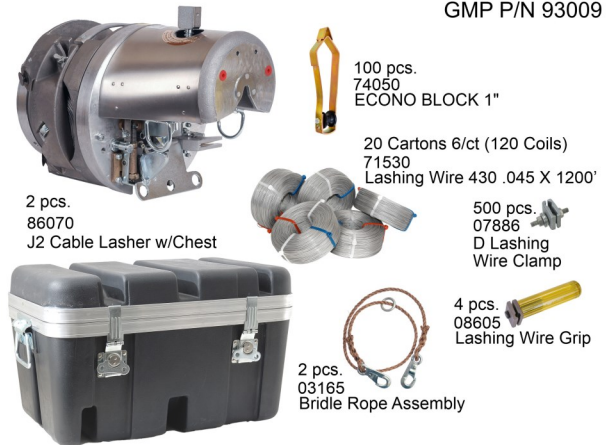

Super G Power Utility Lashing Bundle GMP P/N 93007

Super G Power Utility Lashing Startup Bundle GMP P/N 93008

2 Crew J2 Lasher New Construction Starter Bundle GMP P/N 93009

2 Crew J2B Lasher Overlash Starter Bundle GMP P/N 93010

2 Crew Apollo Lasher Overlash Starter Bundle GMP P/N 93011