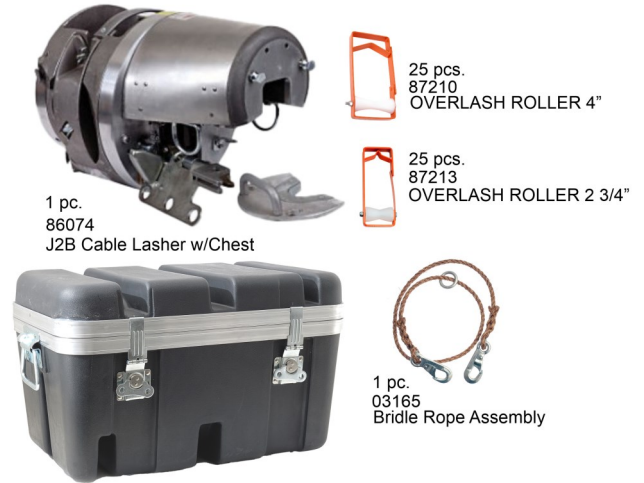

J2B Overlash Bundle GMP P/N 93001