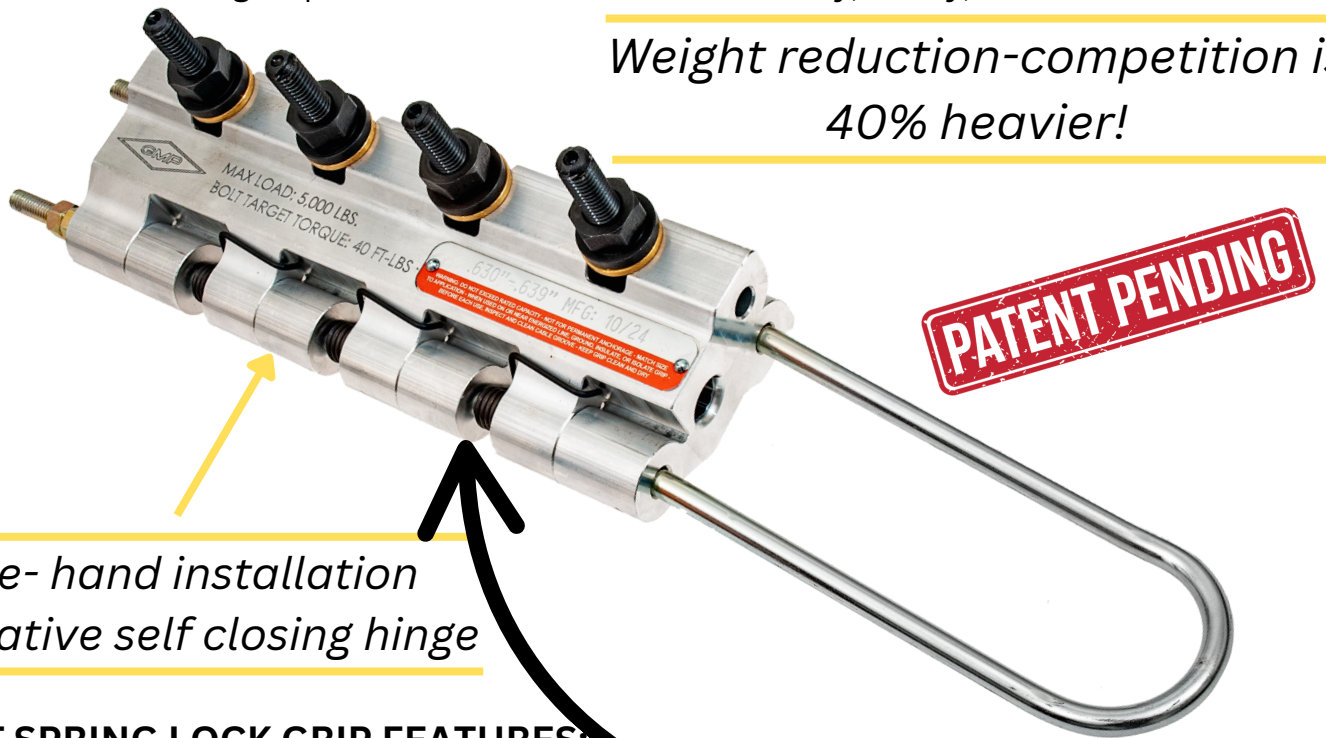

The NEW one-hand installation, self-closing Come-along Pocketbook Grips from General Machine Products

NEW Lightweight Pocketbook Come-Along Grips from General Machine Products (GMP) are engineered to deliver exceptional durability with unmatched ease of use. Constructed from high-strength 6061 aluminum, GMP grips are up to 40% lighter than competing products, helping reduce user fatigue during handling and installation.

Featuring a patent-pending self-closing design, these innovative grips enable fast, one-handed installation. Simply snap the grip onto the line and tighten—eliminating the awkward, time-consuming process required by traditional come-along grips.

By combining lightweight construction, rugged performance, and intuitive operation, GMP Pocketbook Come-Along Grips set a new standard for efficiency, safety, and convenience in the field.

Weight reduction-competition is 40% heavier!

*One-hand installation
Innovative self closing hinge*

4 BOLT SPRING LOCK GRIP FEATURES:

Weight: 7.5 lbs (3.4kg)

Dim: L: 20 in. W: 3.5 in. H: 5 in.

Max tension limit: 5,000 lbs or 50% of rated strength of conductor, whichever is smaller.